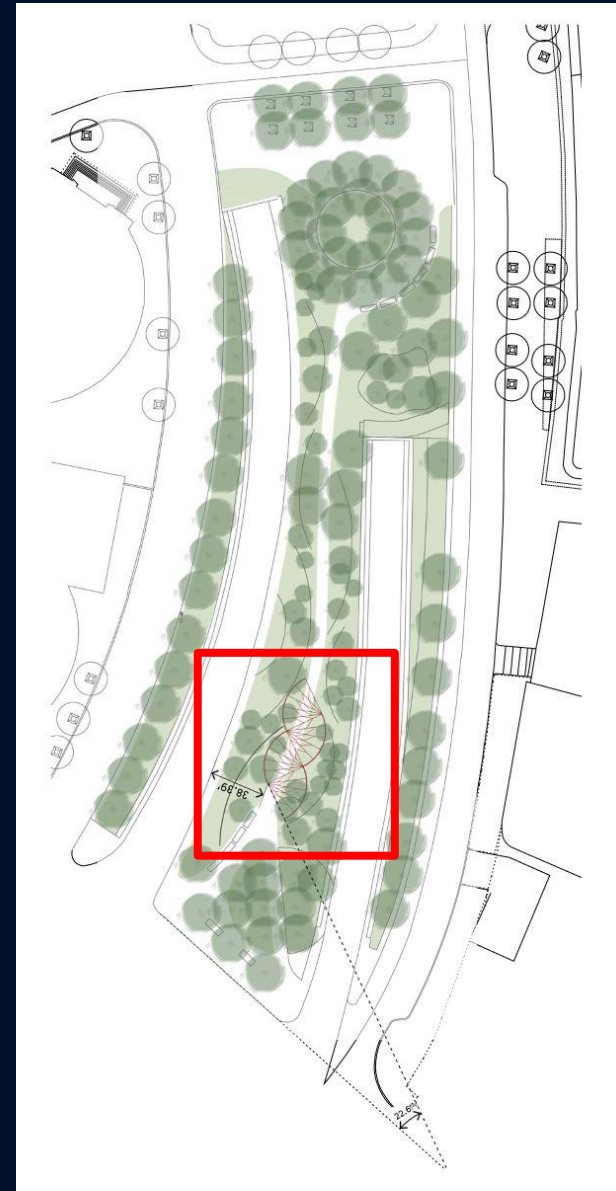

Luftwerk, *Arbor of Light*, 2018