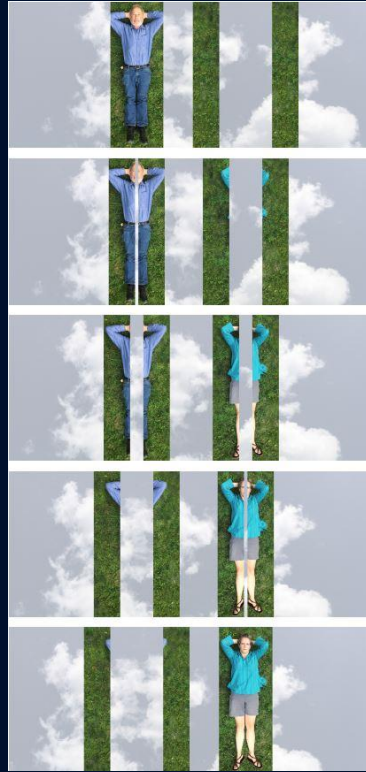

Anne Lilly (Local), *Temple of Mnemon*, 2018

Location: Between High St. and India St. in the Wharf District (P17)

Installed early June