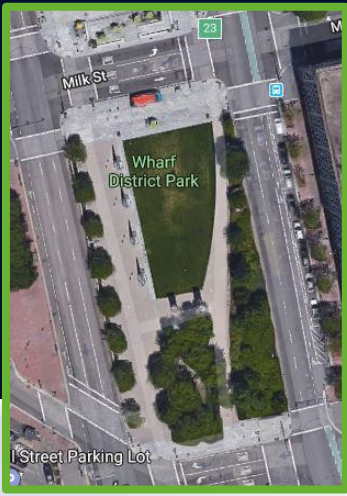

# Collector Dave Waller, Neon Signs

Location: 4 of 8 signs installed at the Rings Fountain (p15)

# Collector Dave Waller, Neon Signs

Location: 4 of 8 signs installed across from the Rings Fountain (p16)

# Luftwerk (Chicago), *Arbor of Light*, 2018

Location: Between Oliver St and High St. (p18)

Installed end of May