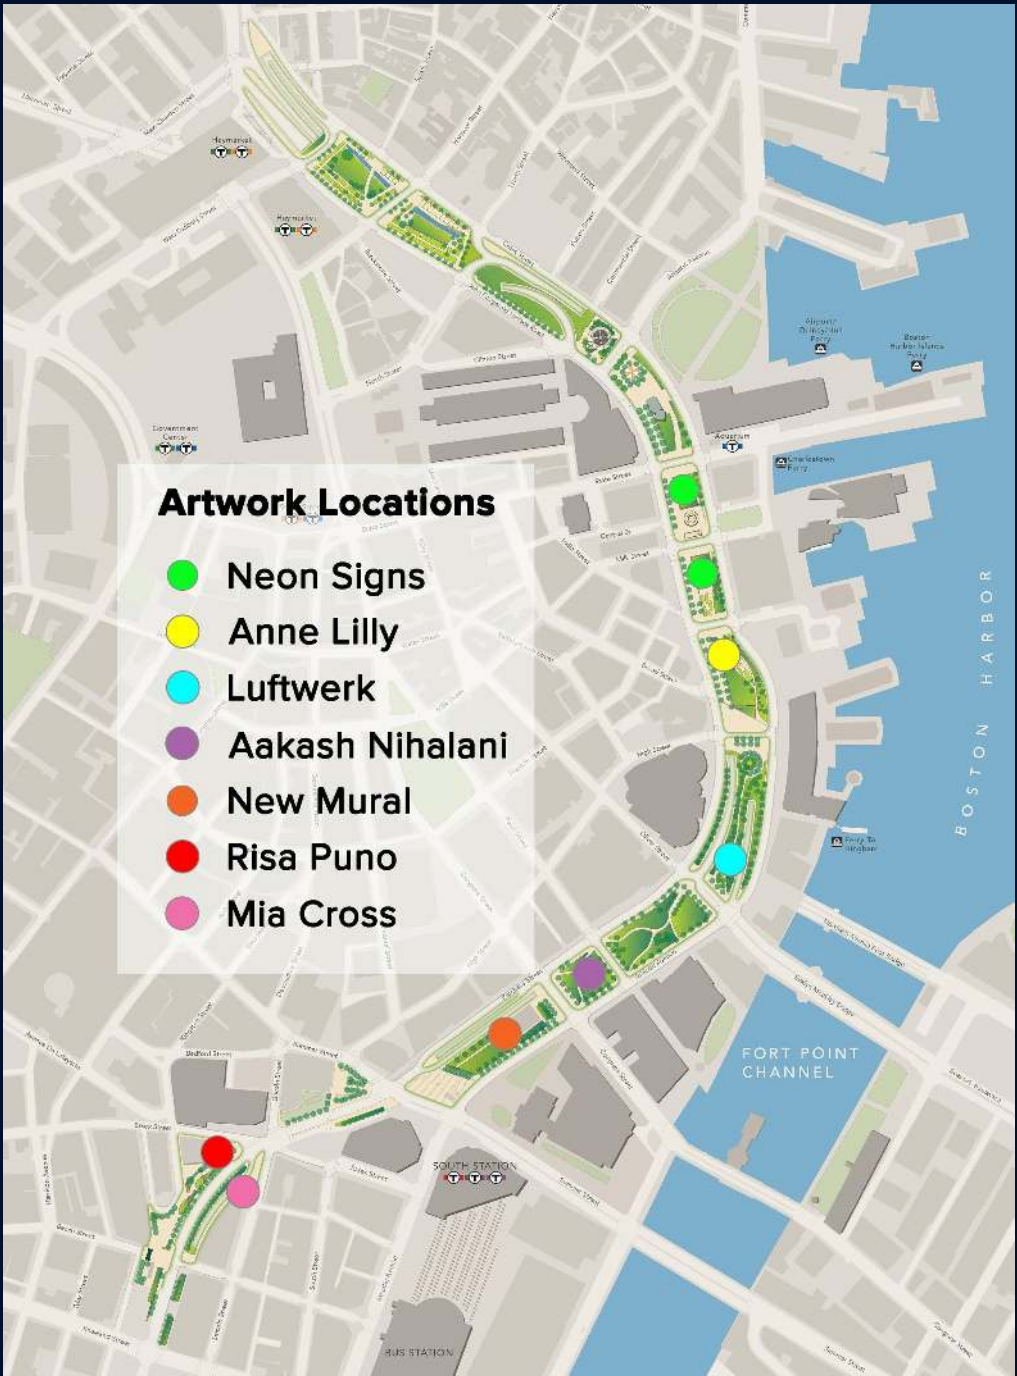

# Shara Hughes, *Carving Out Fresh Options*

Dewey Square Mural in Partnership with deCordova Sculpture Park and Museum

# Currently Installed Works

# Aakash Nihalani *Balancing Act*

Fort Point Channel Park

# Risa Puno, *Year of the Dog*

Chinatown Park

**Artwork Locations**

- Neon Signs
- Anne Lilly
- Luftwerk
- Aakash Nihalani
- New Mural
- Risa Puno
- Mia Cross