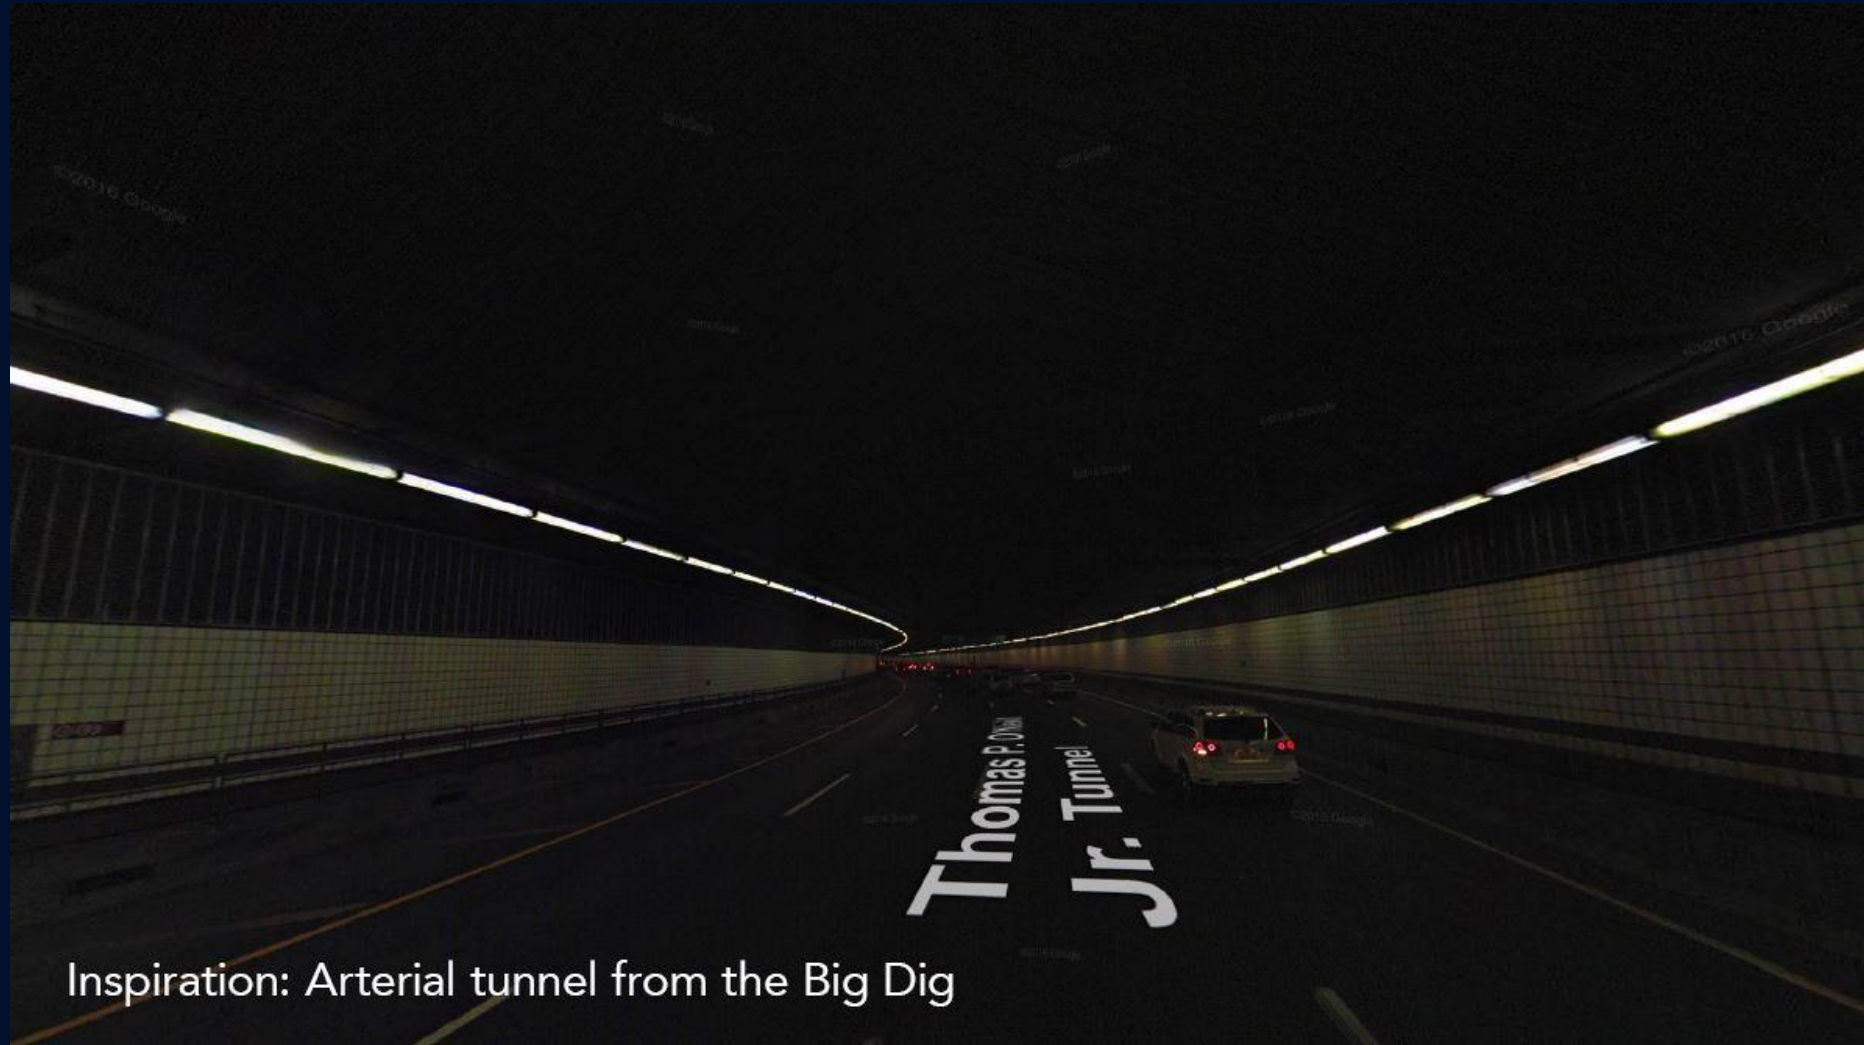

# Luftwerk (Chicago), *Arbor of Light*, 2018

Location: Between Oliver St and High St. (p18)

Installed end of May

# Luftwerk, *Arbor of Light*, 2018

Inspiration: Arterial tunnel from the Big Dig