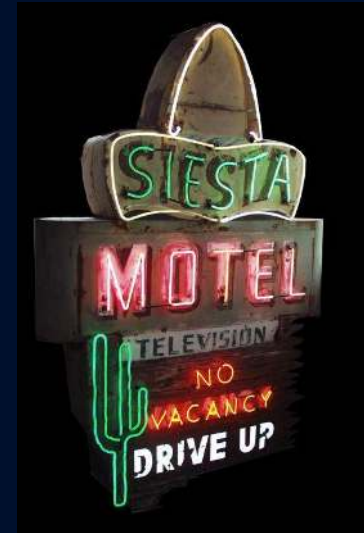

RoseKennedyGreenway.org

An aerial photograph of a city square, overlaid with a semi-transparent green filter. The square is filled with people, some sitting on the ground and others standing. There are several tall, thin, vertical structures and a few vans parked in the square. The overall scene is vibrant and active.

# Collector Dave Waller, Neon Signs

Exhibition of 8 historic New England neon signs owned by collector Dave Waller

Installed early May between India and State Streets, near Faneuil Hall and the Aquarium