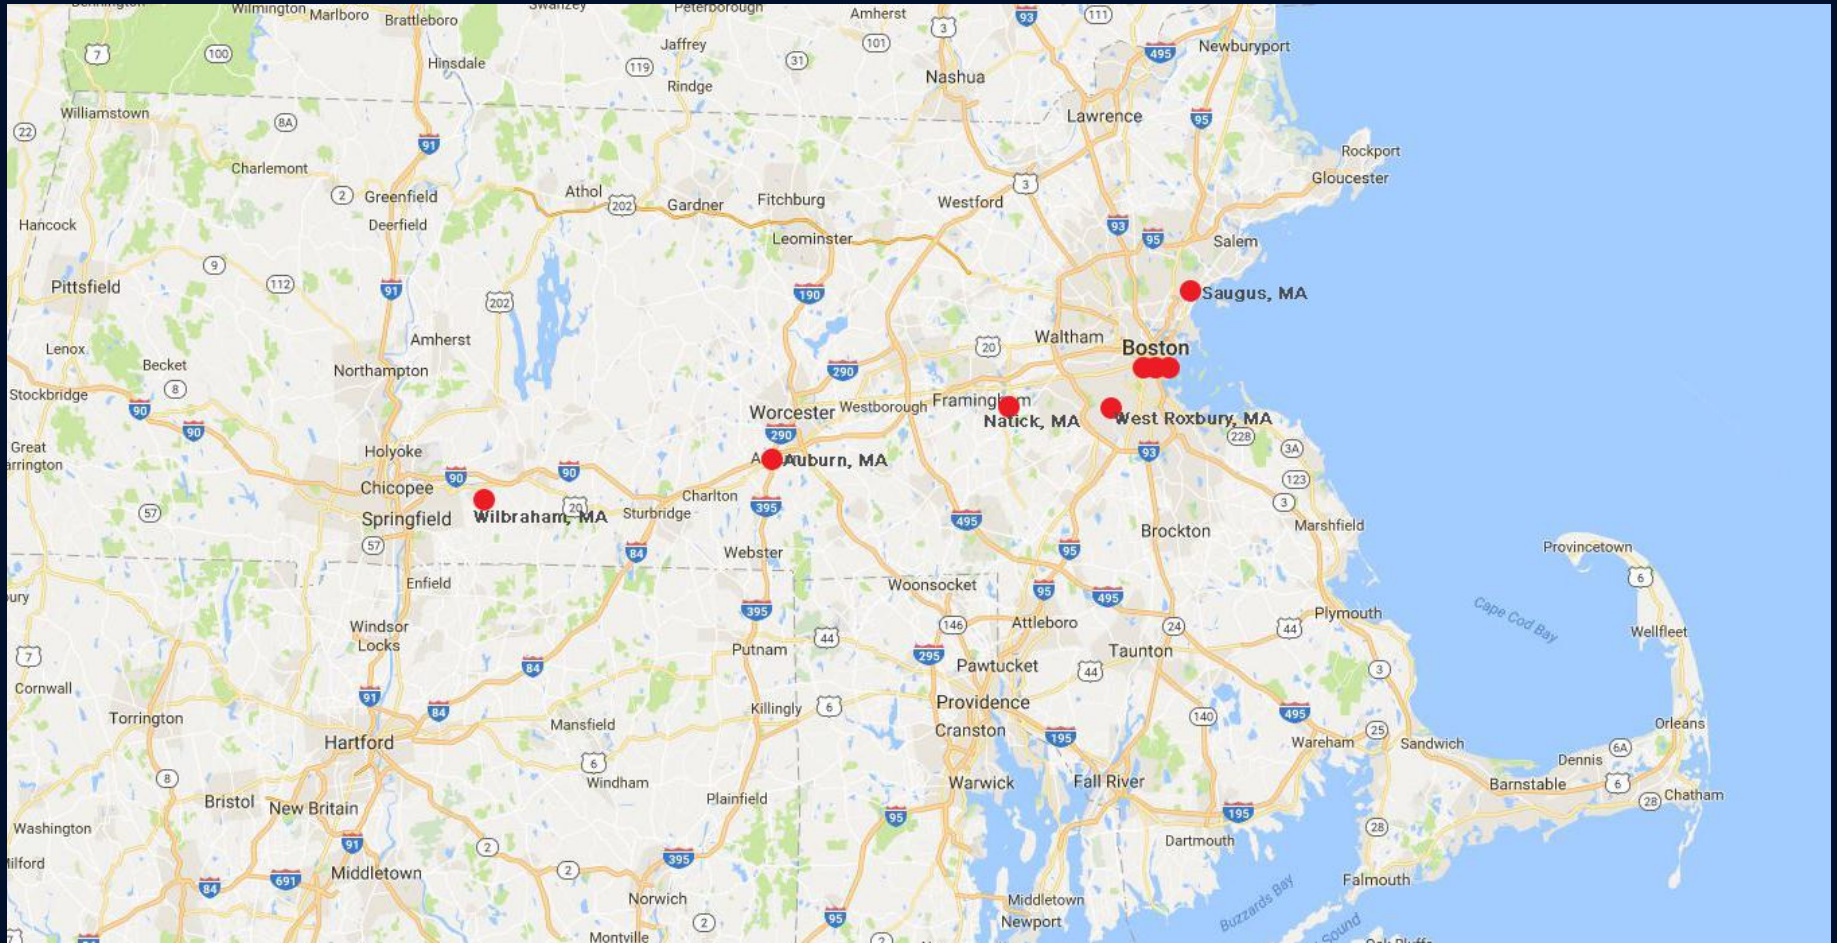

Collector Dave Waller, Neon Signs